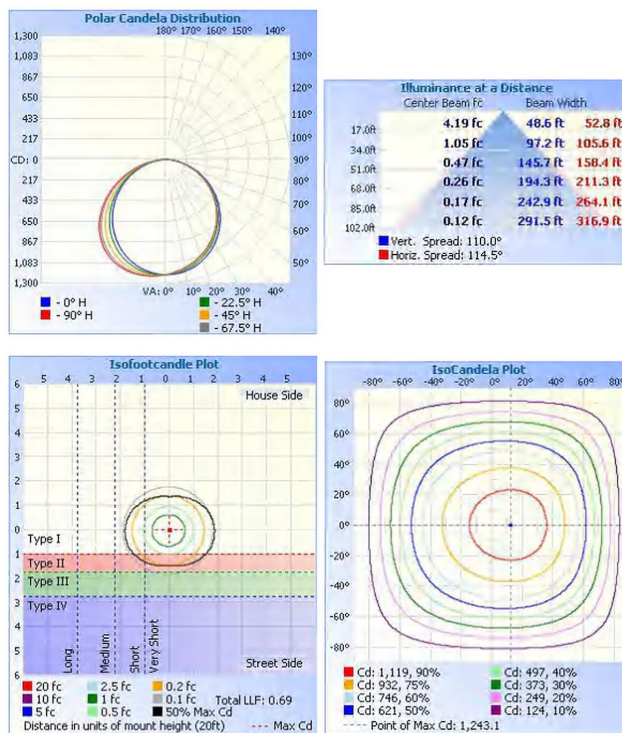

Image1

Image2

Image3

Image4

**Installation way 5: Reverse buckling**

Image1

Image2

Image3

Image4

### Spectral Power Distribution & Chromaticity Diagram

### Photometric Data